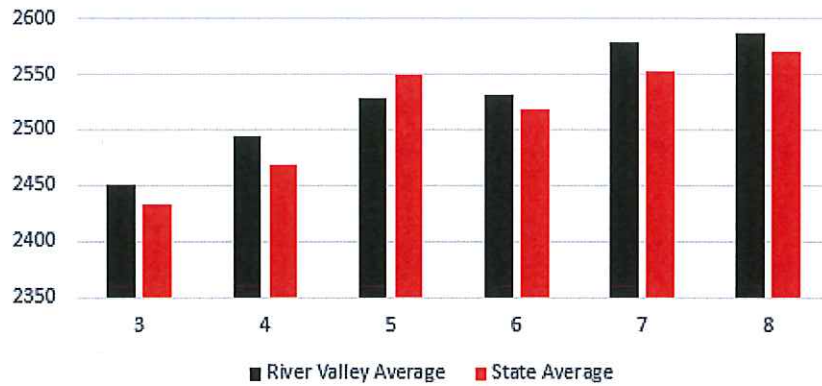

Chart Area

English Language Arts
RV compared to State Average

TABLE 2

Math				
Grade	River Valley Average	State Average	Scale Low	Scale High
3	2442	2436	2189	2621
4	2491	2475	2204	2659
5	2516	2504	2219	2700
6	2537	2525	2235	2748
7	2574	2544	2250	2778
8	2592	2560	2265	2802

Math
RV compared to State Average