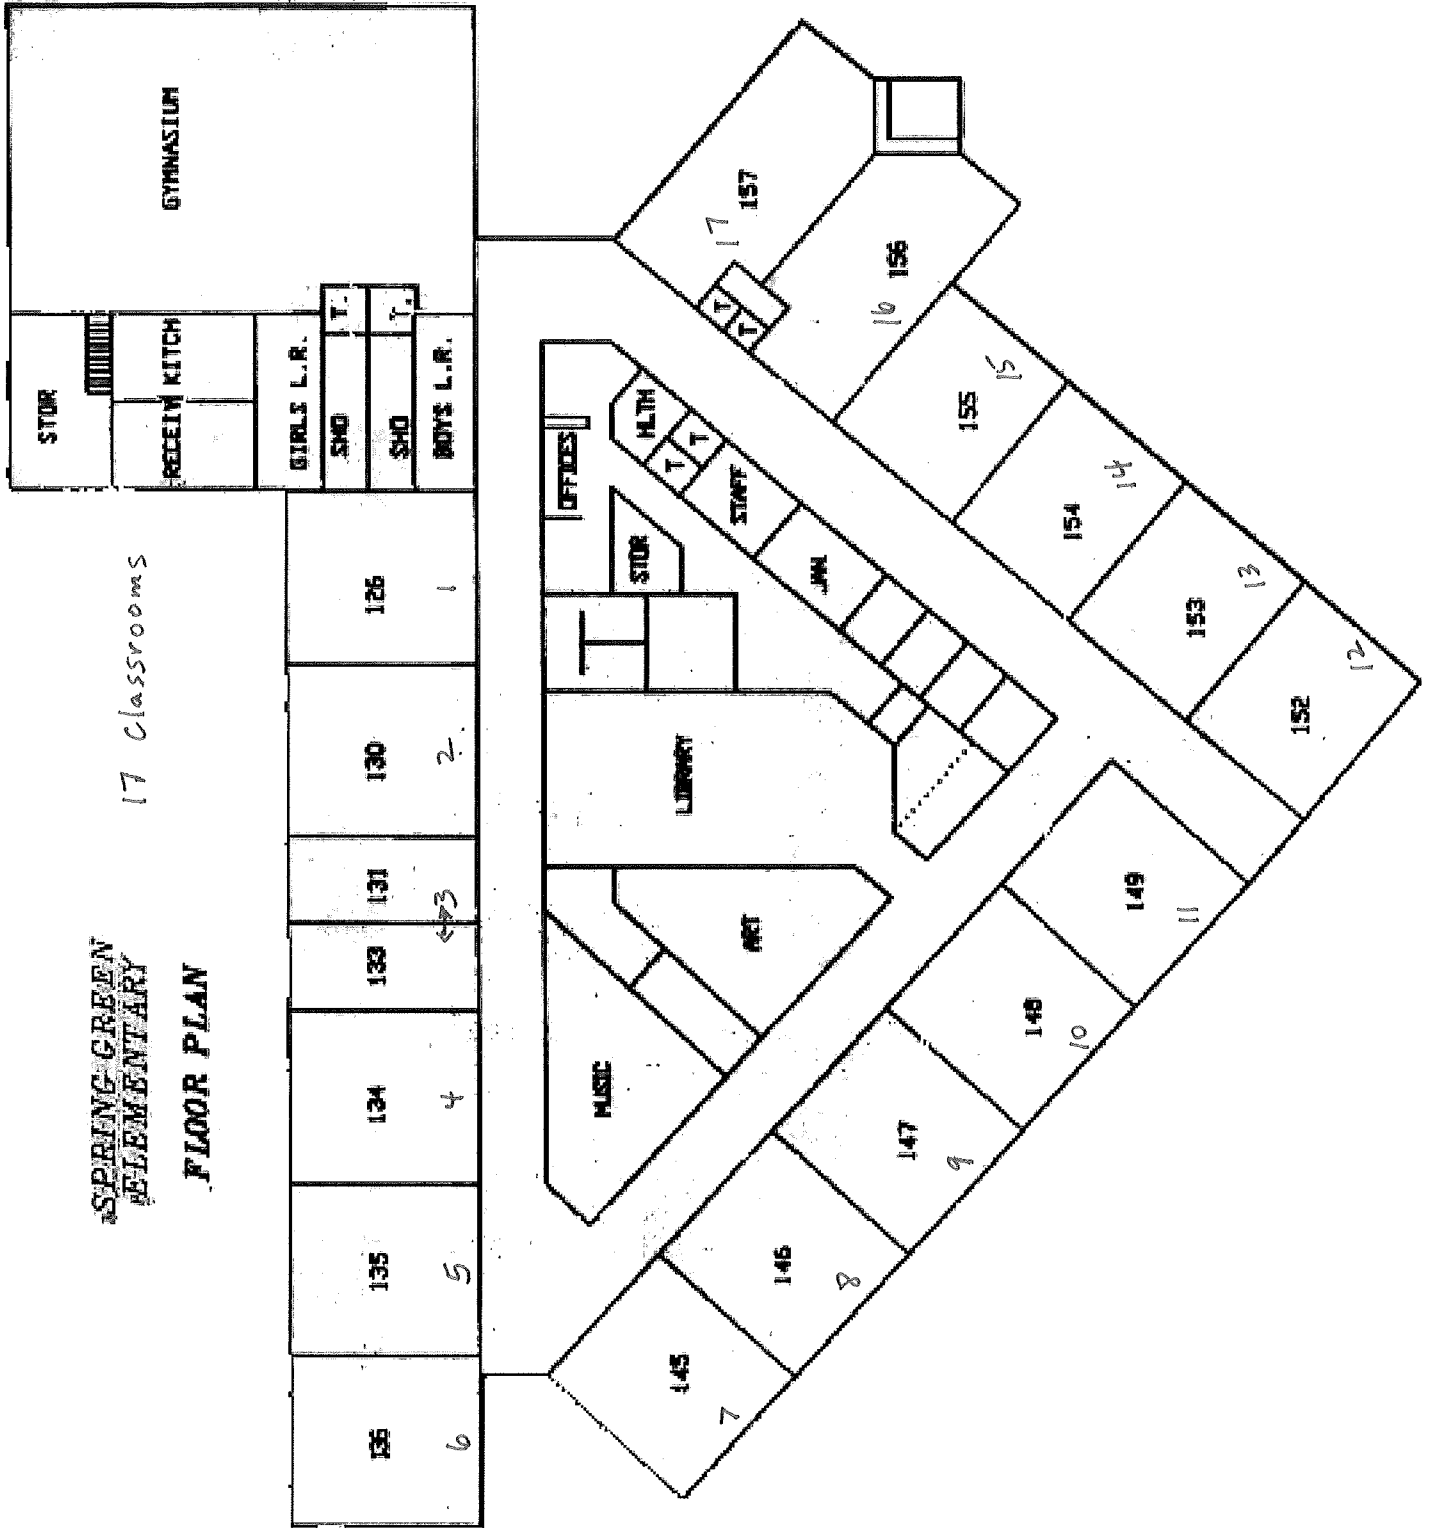

(1992)

6 CLASSROOMS

**SPRING GREEN
ELEMENTARY**

17 Classrooms

FLOOR PLAN

25 CLASSROOMS
**RIVER VALLEY
 MIDDLE SCHOOL**